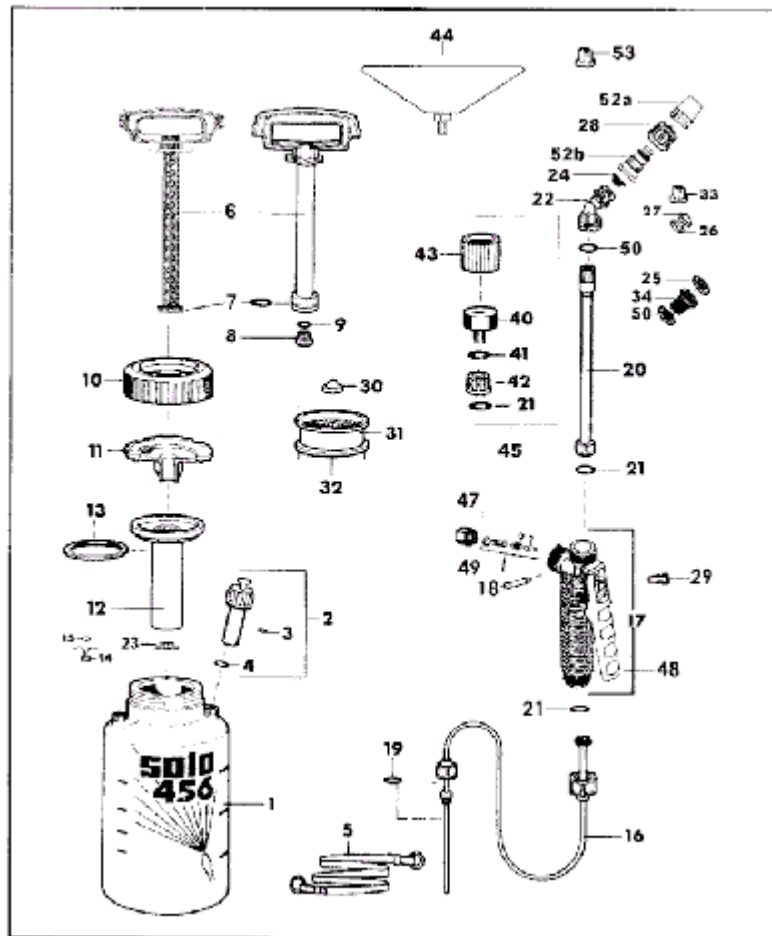

PARTS BREAKDOWN

Prices and technical specifications are subject to change without notice.

Handheld Sprayer Parts List -Order

Part numbers correspond with image above.

Click on order number to order desired part.

Pos. No.	OrderNo.	ForModel	Description
1	4071262	456	Tank, 2gallon
	4071267	454	Tank, 1gallon